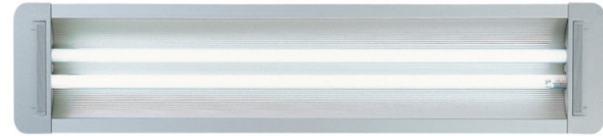

SPACE RECESSED

D96008

PROJECT _____

TYPE _____

NOTES _____

QUANTITY _____

DATE _____

GENERAL

Series: Space

Brand: Milan

Division: Design

Mounting Type: Recessed

Mounting Location: Ceiling

Subcategory: Downlight

PHYSICAL

Shape: Rectangle

Length (mm): '1208

Length (in): 47 ⁹/₁₆

Width (mm): '150

Width (in): 5 ⁷/₈

Height (mm): '92

Height (in): 3 ⁵/₈

Light Distribution: Direct

Weight (kg): 2.7

Weight (lbs): 6

Diffuser: Glass - Sold Separately

Fixture Material: Metal

ELECTRICAL

Number of Lamps: 2

Lamp Type: LED Retrofit / CFL

Bulb Included: Bulb Not Included

Total Output Wattage (W): 46 / 78

Max. Wattage Per Lamp (W): 23 / 39

Lamp Base: G5

Input Voltage (V): 120

LED

OPTICAL

RATINGS AND CERTIFICATIONS

Certified By: CSA Certified to UL and CSA Standards

IP rating: IP44