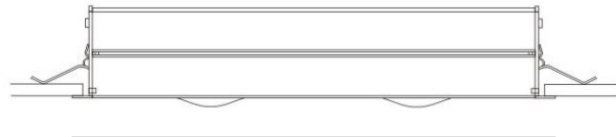

89mm 3 1/2"

445mm 17 1/2"